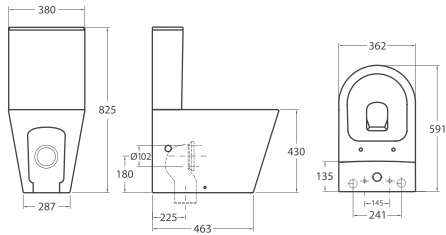

ELEGANT SUSPENSA

RB-EL02 - SANITA ELEGANT SUSPENSA + TAMPO

RB-EL08 - BIDÉ ELEGANT SUSPENSO

rubicer

GLAMIC

RB-GL01 - SANITA GLAMIC + TANQUE + TAMPO

RB-GL07 - BIDÉ GLAMIC

GLAMIC SUSPENSA