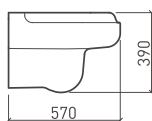

SD-MR02 - SANITA NEW WC CARE SUSPENSA
SD-MR04 - TAMPO SANITA WC CARE S/ TAMPO