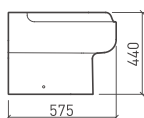

NEW WC CARE

SD-MR01 - SANITA NEW WC CARE SIMPLES
SD-MR03 - TAMPO SANITA NEW WC CARE