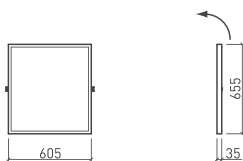

SD-MR05 - LAVATORIO HOSPITALAR
SD-MR60 - FIXAÇÃO LAVATORIO FIXA BRANCO
SD-MR61 - FIXAÇÃO LAVATORIO FIXA CROMO

SD-MR50 - ESPELHO BASCULANTE INOX