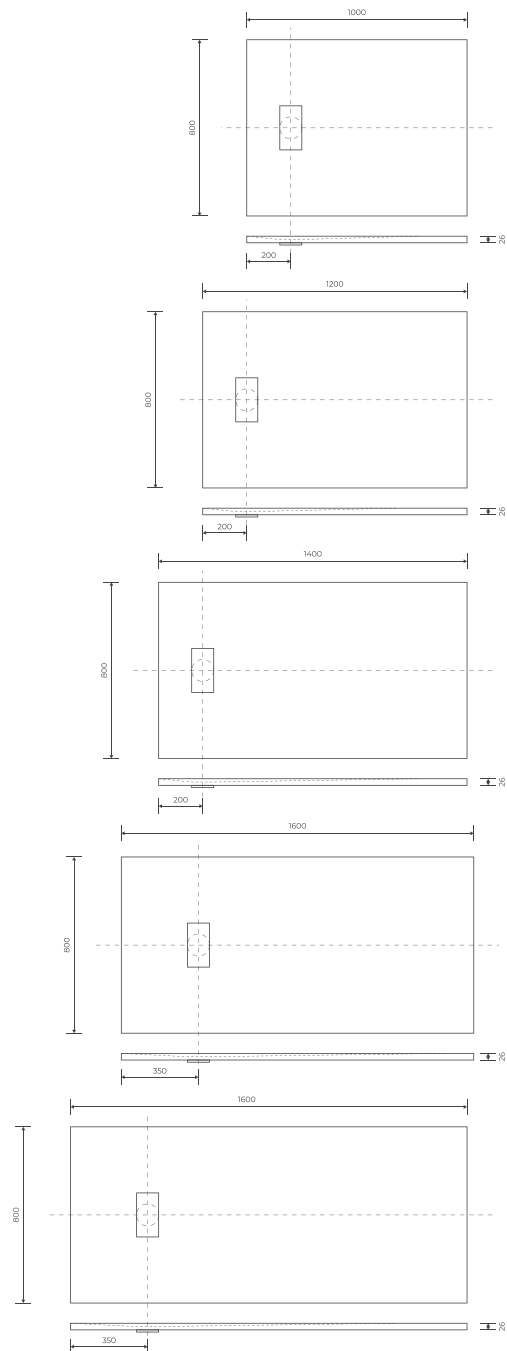

STONE LUX QUADRADA

Medida
80x80

Branco
DAV-BS10

Preto
DAV-BS20

STONE LUX RETANGULAR

Medida
100x80
120x80
140x80
160x80
180x80

Branco
DAV-BS11
DAV-BS12
DAV-BS13
DAV-BS14
DAV-BS15

Preto
DAV-BS21
DAV-BS22
DAV-BS23
DAV-BS24
DAV-BS25