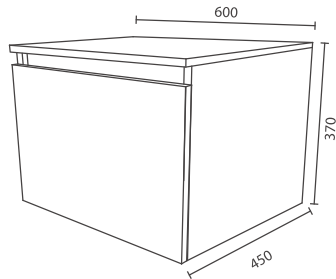

aml®

PLAY TEA / TAIGA 140

AML-M184 - PLAY 60-G1 - Tea

AML-T143 - PLAY TAMPO 140 - Taiga

AML-C103 - SUPORTE GLAMOUR PLAY

AML-L110 - FLY 45 Cerâmico Branco

AML-E201 - SIDNEY 77x57

PLAY BRANCO 60-G2