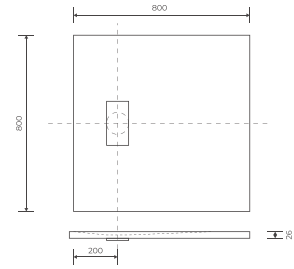

STONE LUX QUADRADA

Medida
80x80

Branco
DAV-BS10

Preto
DAV-BS20

STONE LUX RETANGULAR

Medida
100x80
120x80
140x80
160x80
180x80

Branco
DAV-BS11
DAV-BS12
DAV-BS13
DAV-BS14
DAV-BS15

Preto
DAV-BS21
DAV-BS22
DAV-BS23
DAV-BS24
DAV-BS25