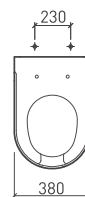

SD-KD70 - PORTA ROLOS WC KIDS AMARELO
SD-KD71 - PORTA ROLOS WC KIDS AZUL

SD-KD60 - PORTA PIAÇABA WC KIDS AMARELO
SD-KD61 - PORTA PIAÇABA WC KIDS AZUL

NEW WC CARE

SD-MR01 - SANITA NEW WC CARE SIMPLES
SD-MR03 - TAMPO SANITA NEW WC CARE