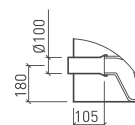

SD-KD70 - PORTA ROLOS WC KIDS AMARELO
SD-KD71 - PORTA ROLOS WC KIDS AZUL

SD-KD60 - PORTA PIAÇABA WC KIDS AMARELO
SD-KD61 - PORTA PIAÇABA WC KIDS AZUL

NEW WC CARE

SD-MR01 - SANITA NEW WC CARE SIMPLES
SD-MR03 - TAMPO SANITA NEW WC CARE