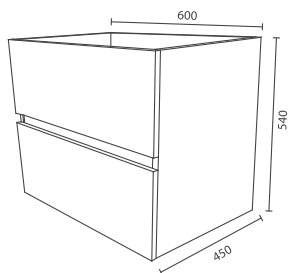

AML-M186 - PLAY 60-G2 - Branco

AML-L026 - BEN VIDRO 60 - Laranja

AML-E034 - CITY CAMERINO 60 c/ Estantes

AML-M580 - ZEUS MESITA 40 - Branca