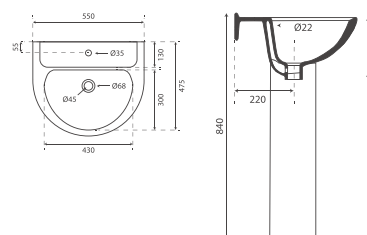

rubicer

CITY

RB-CT01 - SANITA CITY + TANQUE + TAMPO

RB-CT05 - BIDÉ CITY

RB-CT06 - LAVATORIO CITY + COLUNA