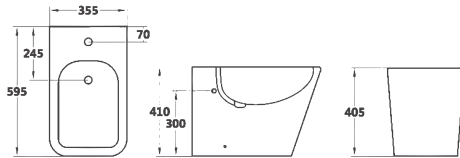

CIFIAL

OPTIMA SUSPENSO

CF-OP02 - SANITA OPTIMA SUSPENSA + TAMPO

CF-OP08 - BIDÉ OPTIMA SUSPENSO

rubicer

ELEGANT

RB-EL01 - SANITA ELEGANT + TANQUE + TAMPO

RB-EL07 - BIDÉ ELEGANT