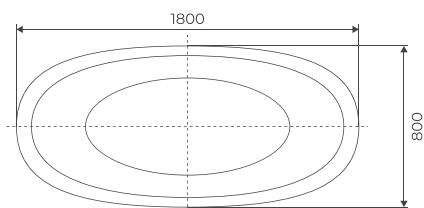

CHARMING

RB-BN30 - BANHEIRA CHARMING SILVER 80x80
RB-BN31 - BANHEIRA CHARMING GOLD 180x80