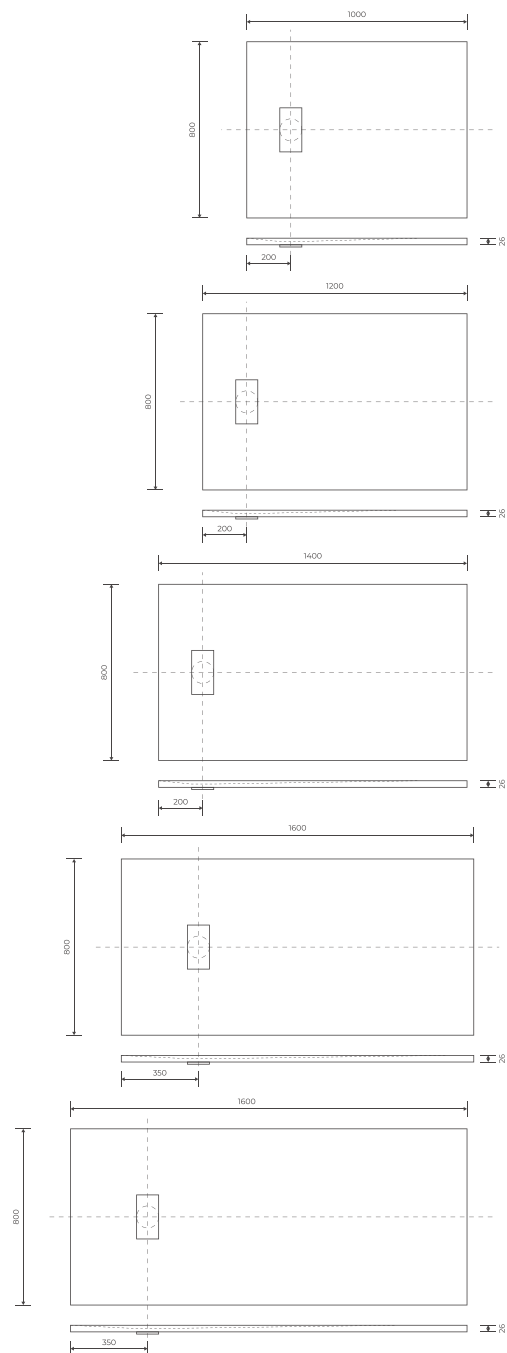

## STONE LUX QUADRADA

**Medida**  
80x80

**Branco**  
DAV-BS10

**Preto**  
DAV-BS20

## STONE LUX RETANGULAR

**Medida**  
100x80  
120x80  
140x80  
160x80  
180x80

**Branco**  
DAV-BS11  
DAV-BS12  
DAV-BS13  
DAV-BS14  
DAV-BS15

**Preto**  
DAV-BS21  
DAV-BS22  
DAV-BS23  
DAV-BS24  
DAV-BS25