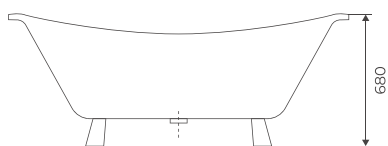

CHARMING

RB-BN30 - BANHEIRA CHARMING SILVER 80x80
RB-BN31 - BANHEIRA CHARMING GOLD 180x80