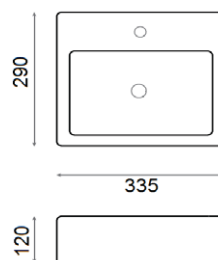

DAV- L044 - DUATI 33