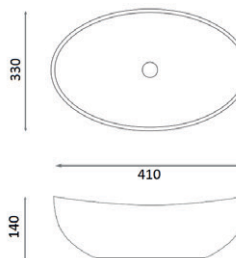

MIMO 54X40

POUSAR

DAV-L130 - MIMO 54

LENUS OVAL 41X33

POUSAR

DAV-L124 - LENUS OVAL 41

DUATI 40X40

POUSAR

DAV-L040 - DUATI 40

Pág. 350

LAVATÓRIOS CERÂMICOS

DUATI 50X42
POUSAR / SUSPENDER

DAV-L041 - DUATI 50

DUATI 44X44
POUSAR / SUSPENDER

DAV-L042 - DUATI 44

DUATI 40X29
POUSAR / SUSPENDER