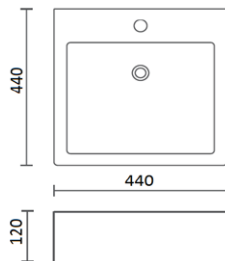

DAV-L040 - DUATI 40

Pág. 350

LAVATÓRIOS CERÂMICOS

DUATI 50X42
POUSAR / SUSPENDER

DAV-L041 - DUATI 50

DUATI 44X44
POUSAR / SUSPENDER

DAV-L042 - DUATI 44

DUATI 40X29
POUSAR / SUSPENDER

DAV-L043 - DUATI 40

DUATI 33X29
POUSAR

DAV- L044 - DUATI 33

HEXAGÔNO RECTANGULAR

POUSAR

RB-L080 - HEXAGÔNO RECTANGULAR

HEXAGÔNO REDONDO

POUSAR