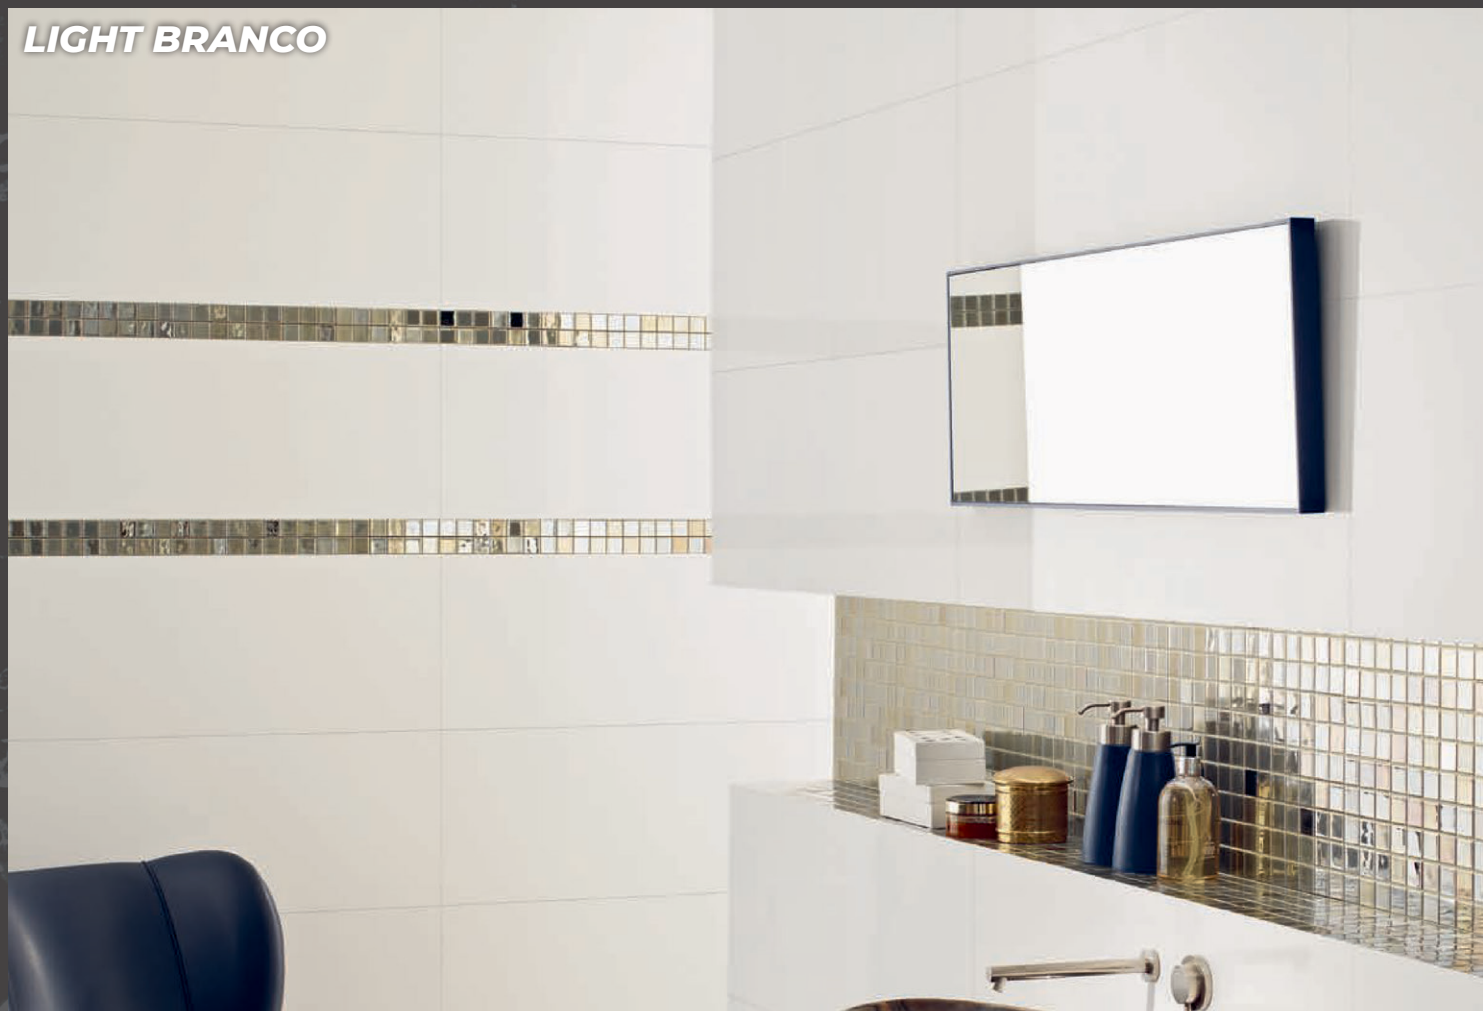

35x100cm
LV-305 - Wonder Mirror Enigma Rect.

pcs / box
35x100-3 pcs

m² / box
1,05 m²

kg / box
17,80 kg

box / pal
26 cx

m² / pal
27,30 m²

kg / pal
488 kg

LIGHT BRANCO