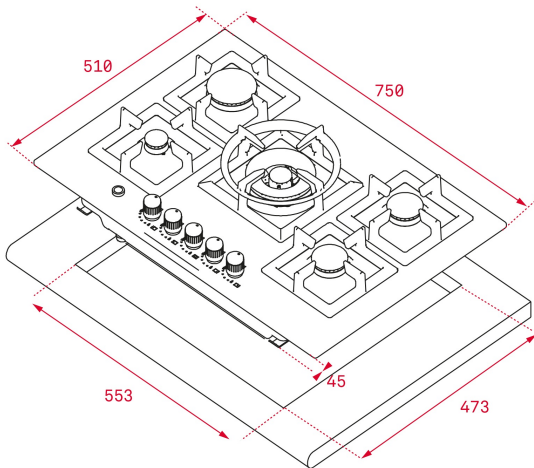

TEKA**TOTAL EFX 70.1 5G AI AL DR CI**

Gas Stainless Steel Hob with frontal control knobs of butane and natural gas in 75 cm

Auto
ignition

Autolock

**REFERENCE**

REF: 112610049

EAN: 8434778019599

FEATURES

Gas hob
Frontal control knobs
5 cooking zones
1 double ring burner, 4.00 kW
1 fast burner, 3.00 kW
2 semi fast burners, 1.7 kW
1 auxiliary burner, 1 kW
Stainless steel surface
Auto ignition
Auto-lock safety system
Cast iron grids
Maximum nominal power 11.500 W
Optional: Wok support

DIMENSIONS**Product height (mm):** 91**Product width (mm):** 750**Product depth (mm):** 510**Product length (mm):****Net weight (Kg):** 12,65**TECH SPECS**

Power rate (V): n.a.

Frequency (Hz): n.a.

Maximum Nominal Power (W): -