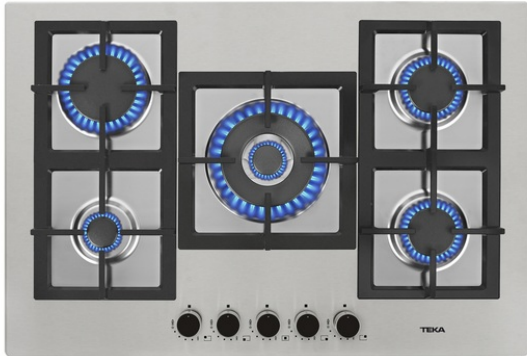

TEKA**TOTAL EFX 70.1 5G AI AL DR CI**

Gas Stainless Steel Hob with frontal control knobs of butane and natural gas in 75 cm

Auto
ignition

Autolock

**REFERENCE**

REF: 112610049

EAN: 8434778019599

FEATURES

Gas hob
Frontal control knobs
5 cooking zones
1 double ring burner, 4.00 kW
1 fast burner, 3.00 kW
2 semi fast burners, 1.7 kW
1 auxiliary burner, 1 kW
Stainless steel surface
Auto ignition
Auto-lock safety system
Cast iron grids
Maximum nominal power 11.500 W
Optional: Wok support

DIMENSIONS**Product height (mm):** 91**Product width (mm):** 750**Product depth (mm):** 510**Product length (mm):****Net weight (Kg):** 12,65**TECH SPECS**

Power rate (V): n.a.

Frequency (Hz): n.a.

Maximum Nominal Power (W): -

COLOURS

112610049

Stainless Steel