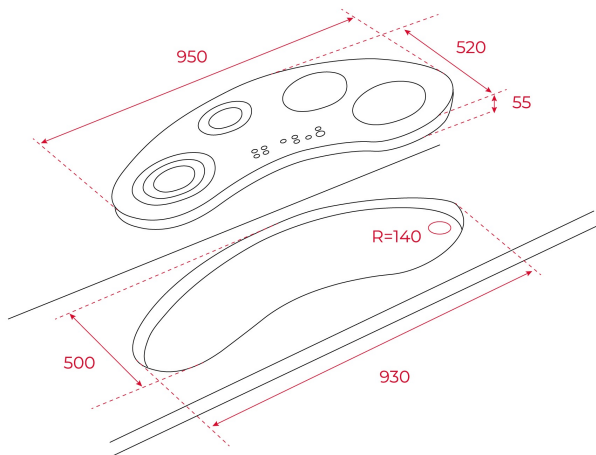

REFERENCE

REF: 10210162

EAN: 8421152148327

FEATURES

Induction hob
 Touch Control Slider
 4 cooking zones
 1 zone Ø 280 mm
 2 zones Ø 180 mm
 1 zone Ø 145 mm
 Ceramic glass surface
 Auto-lock safety system
 Cooking timer
 Power plus
 Child lock
 Residual heat indicator
 Power management
 Easy installation kit
 Maximum nominal power 7400 W
 Optional: Grilling plate
 Optional: Teppanyaki

Autolock

Power Plus

Slider

Syncro
functionEasy
installation

DIMENSIONS

Product height (mm): 55
Product width (mm): 950
Product depth (mm): 520
Product length (mm):
Net weight (Kg): 13

TECH SPECS

Power rate (V): 220-240
 Frequency (Hz): 50/60
 Maximum Nominal Power (W): -