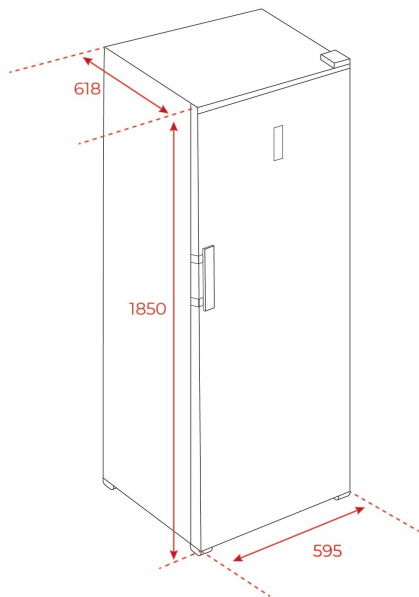

## MAESTRO RSF 75640 SS

Free standing single door freezer with full No Frost

Motor  
Inverter

Full No  
Frost

### FEATURES

Free Standing single door freezer  
Full No Frost  
Outer control display  
Electronic adjustable thermostat  
Fast freezing and fast cooling function  
Front adjustable feet  
Reversible doors  
Climate class: SN/N/ST/T  
Total capacity (gross):372 litres

### DIMENSIONS

**Product height (mm):** 1850

**Product width (mm):** 595

**Product depth (mm):** 618

**Product length (mm):**

**Net weight (Kg):** 63