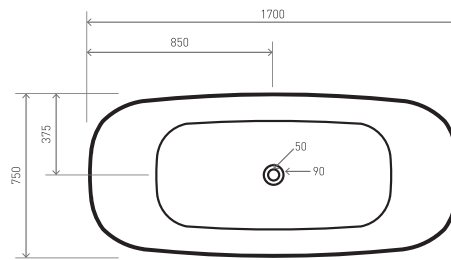

SOUL WHITE 170X75

RB-BN81

2 475 750,00

2 822 355,00