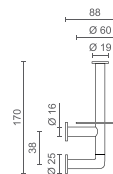

BM-AC166/B

PIPELINE PORTA ROLOS

121 750,00

138 795,00