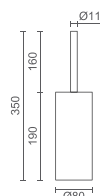

BM-AC168/B

PIPELINE PORTA PIAÇABA

313 750,00

357 675,00