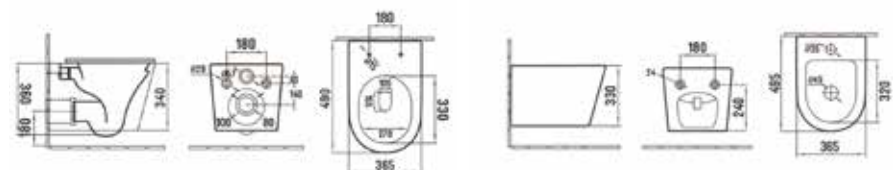

GLAMIC SUSPENSO CINZA

RB-GL02-C GLAMIC SANITA SUSPENSA + TAMPO SOFT CLOSE CLIP OFF 488 750,00 **557 175,00**

RB-GL08-C GLAMIC BIDÉ SUSPENSO 424 750,00 **484 215,00**