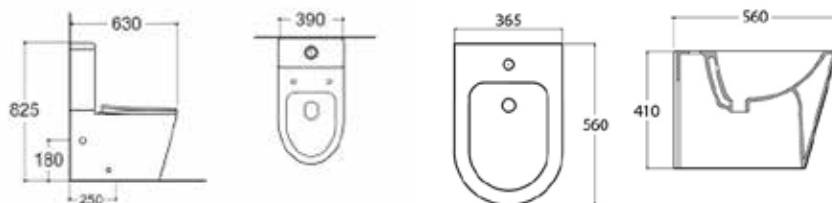

BOHEMIC BRANCO MATE

RB-BH01-B BOHEMIC PACK SANITA / SANITA + TANQUE + TAMPO SOFT CLOSE CLIP OFF 658 750,00 **750 975,00**

RB-BH07-M BOHEMIC BIDÉ COMPACTO 412 750,00 **470 535,00**

RB-L022/B BOHEMIC LAVATÓRIO POUSAR 455x325mm 196 250,00 **223 725,00**