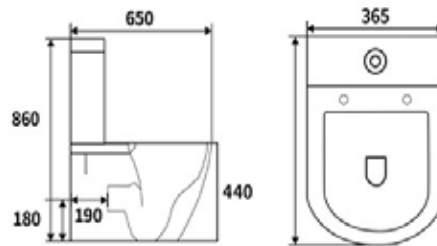

BOHEMIC BRANCO

RB-BH01

BOHEMIC PACK SANITA / SANITA + TANQUE
+ TAMPO SOFT CLOSE CLIP OFF

342 750,00

390 735,00