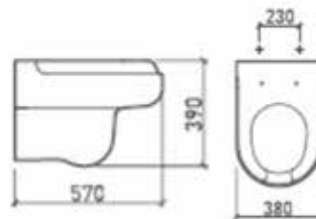

HANDICAP SANITA COMPACTA

SD-MR06-1 HANDICAP TORE SANITA + TANQUE + TAMPO 598 750,00 **682 575,00**

PROMOÇÃO

NEW WC CARE SUSPENSAS

SD-MR02 NEW WC CARE SANITA SUSPENSAS 498 750,00 **568 575,00**

SD-MR04 NEW WC CARE ARO SANITA S/TAMPO 98 950,00 **112 803,00**

PROMOÇÃO

HANDICAP SANITA SUSPENSAS

SD-MR07 HANDICAP SANITA SUSPENSAS C/ TAMPO 368 750,00 **420 375,00**

HANDICAP LAVATÓRIO PMR

SD-MR08-1 HANDICAP LAVATÓRIO PMR 292 750,00 **333 735,00**