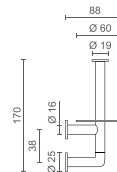

BM-AC166/B PIPELINE PORTA ROLOS 121 750,00 **138 795,00**