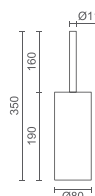

BM-AC168/B PIPELINE PORTA PIAÇABA 313 750,00 **357 675,00**